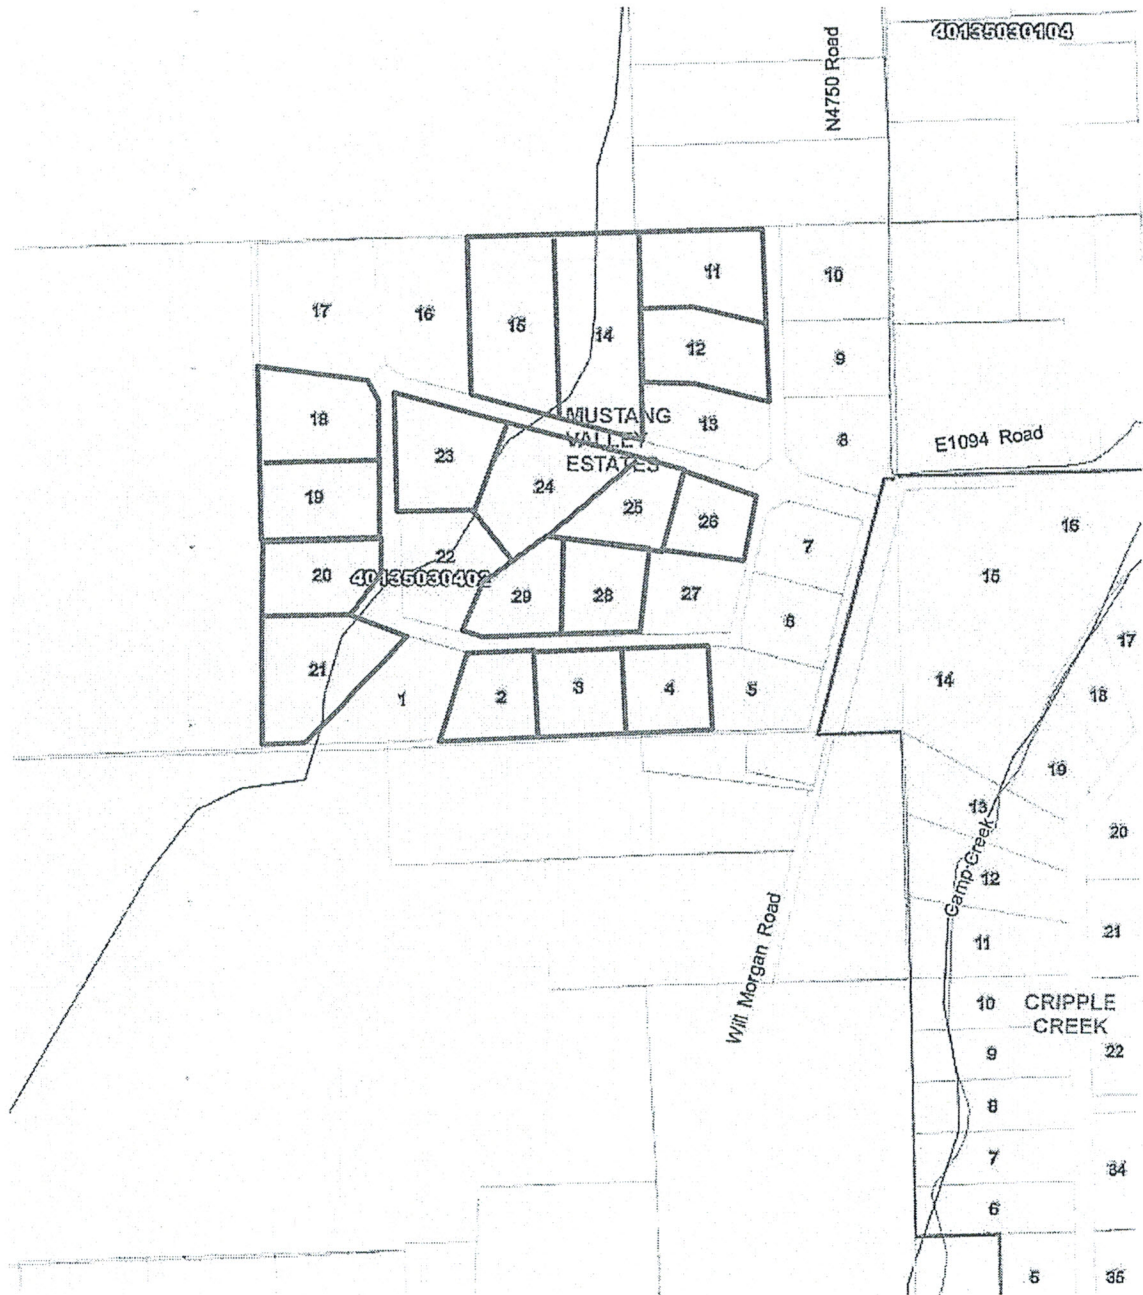

PV PLUS SUBDIVISION MAP

SUBJECT PHOTOS

| | |
|--|---|
|  A black and white photograph showing the entrance to Mustang Valley Est. A large tree is on the left, and a signpost with multiple signs is in the foreground. A gravel driveway leads into a field. | <p>Mustang Valley Est Muldrow, OK</p> <p>ENTRANCE</p> |
|  A black and white photograph of a large, flat, open field. In the distance, there are some trees and a small building. | <p>Lots 2 - 4</p> |
|  A black and white photograph of a wooded area with a gravel driveway leading through trees. | <p>LOTS 11 - 12</p> |

| | |
|--|---|
|  | <p>Mustang Valley Est MULDROW, OK</p> <p>LOT 15</p> |
|  | <p>LOTS 18 - 21</p> |
|  | <p>LOTS 26 - 28</p> |

**Mustang Valley Est
Muldrow, OK**

STREET SCENE